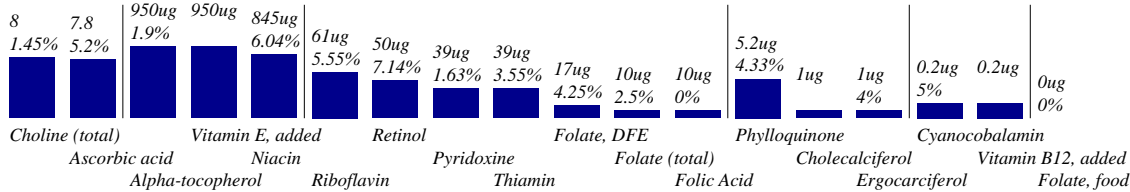

Infant formula, NESTLE, GOOD START ESSENTIALS SOY, with iron, ready-to-feed

TOTAL 11.9

Macronutrient profile [gr. of nutrient per 100 gr. food]

- Proteins, Water, Sugars, Fibre, Alcohol, Lipids, Other

FIBER 0

Energy [kcal per 100 gr. food]

65

kCALs 2.8, 2.5, 78.2

Main lipids profile [gr of lipid per 100 gr. food]

EFA 0

Mineral and oligoelements profile [mg of mineral per 100 gr. food]

MINER. 2.5

Vitamin profile [mg of vitamin per 100 gr. food]

VITAM. 3.5

Phytochemicals profile [mg of nutrient per 100 gr. food]

Caffeine, Lutein+zeaxanthin, Cryptoxanthin, beta, Lycopene, Caroten, alfa, Caroten, beta, Theobromine