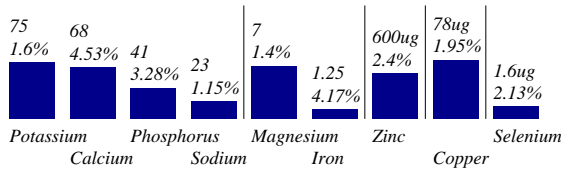

Energy [kcal per 100 gr. food]

65

kCALs 2.8, 2.5, 78.2

Main lipids profile [gr of lipid per 100 gr. food]

EFA 0

Mineral and oligoelements profile [mg of mineral per 100 gr. food]

MINER. 2.5

Vitamin profile [mg of vitamin per 100 gr. food]

VITAM. 3.5

Phytochemicals profile [mg of nutrient per 100 gr. food]

Caffeine, Lutein+zeaxanthin, Cryptoxanthin, beta, Lycopene, Caroten, alfa, Caroten, beta, Theobromine